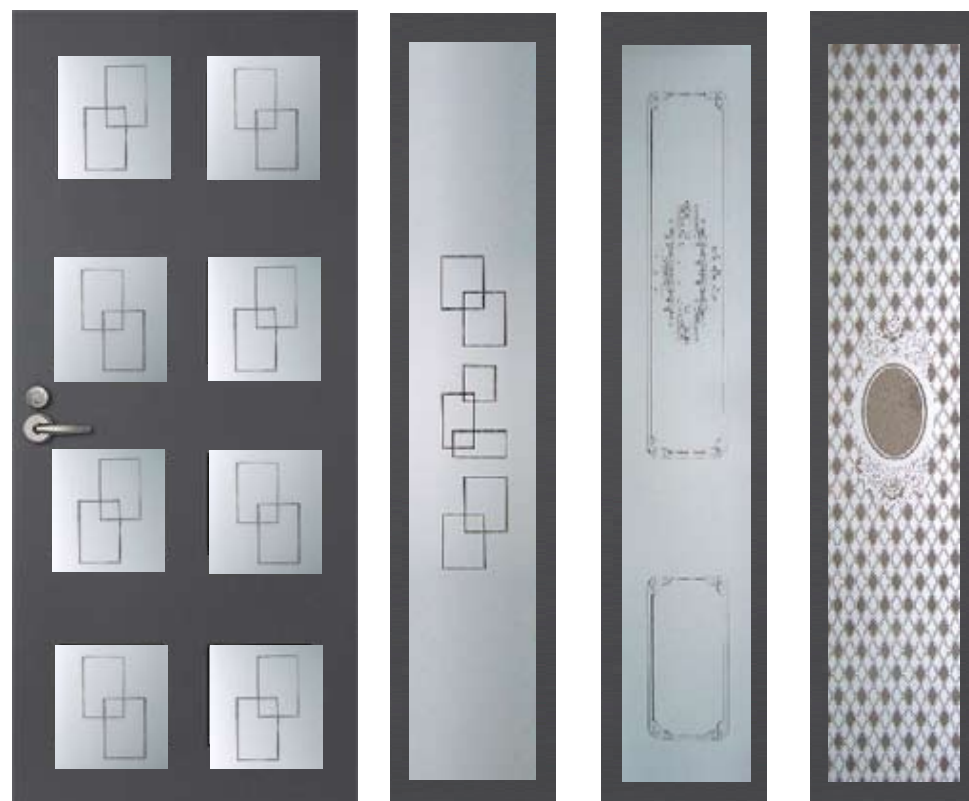

**GLASS PROTECTIVE FILM**  
Panels can be wrapped in a protective film that enables you to paint your door without coating the glass. Simply score the film when finished and peel off.

**GLASS SIZES**  
All panels displayed are available in 1200mm x 305mm x 5mm thick as standard, cut down to size accordingly.

GLASS DESIGN (R - Z)	GLASS SIZE	PATTERN SIZE
romantic frost	2060 x 610 1360 x 610 1360 x 410 1200 x 305	1780 x 200 1000 x 200 1000 x 200 900 x 138
rose jewel cathedral	2060 x 610 1360 x 610 1360 x 410 1200 x 305	1560 x 185 910 x 185 910 x 185 910 x 185
rose jewel frost	2060 x 610 1360 x 610 1360 x 410 1200 x 305	1560 x 185 910 x 185 910 x 185 910 x 185
rose jewel no colour frost	1200 x 305	910 x 185
shield frost	1200 x 305	910 x 175
spring frost	1200 x 305	850 x 175
summer rose circle frost	1200 x 305	865 x 130
three diamond frost	1200 x 305	910 x 150
victorian frost	1200 x 305	820 x 160
victorian reverse clear	1200 x 305	820 x 160